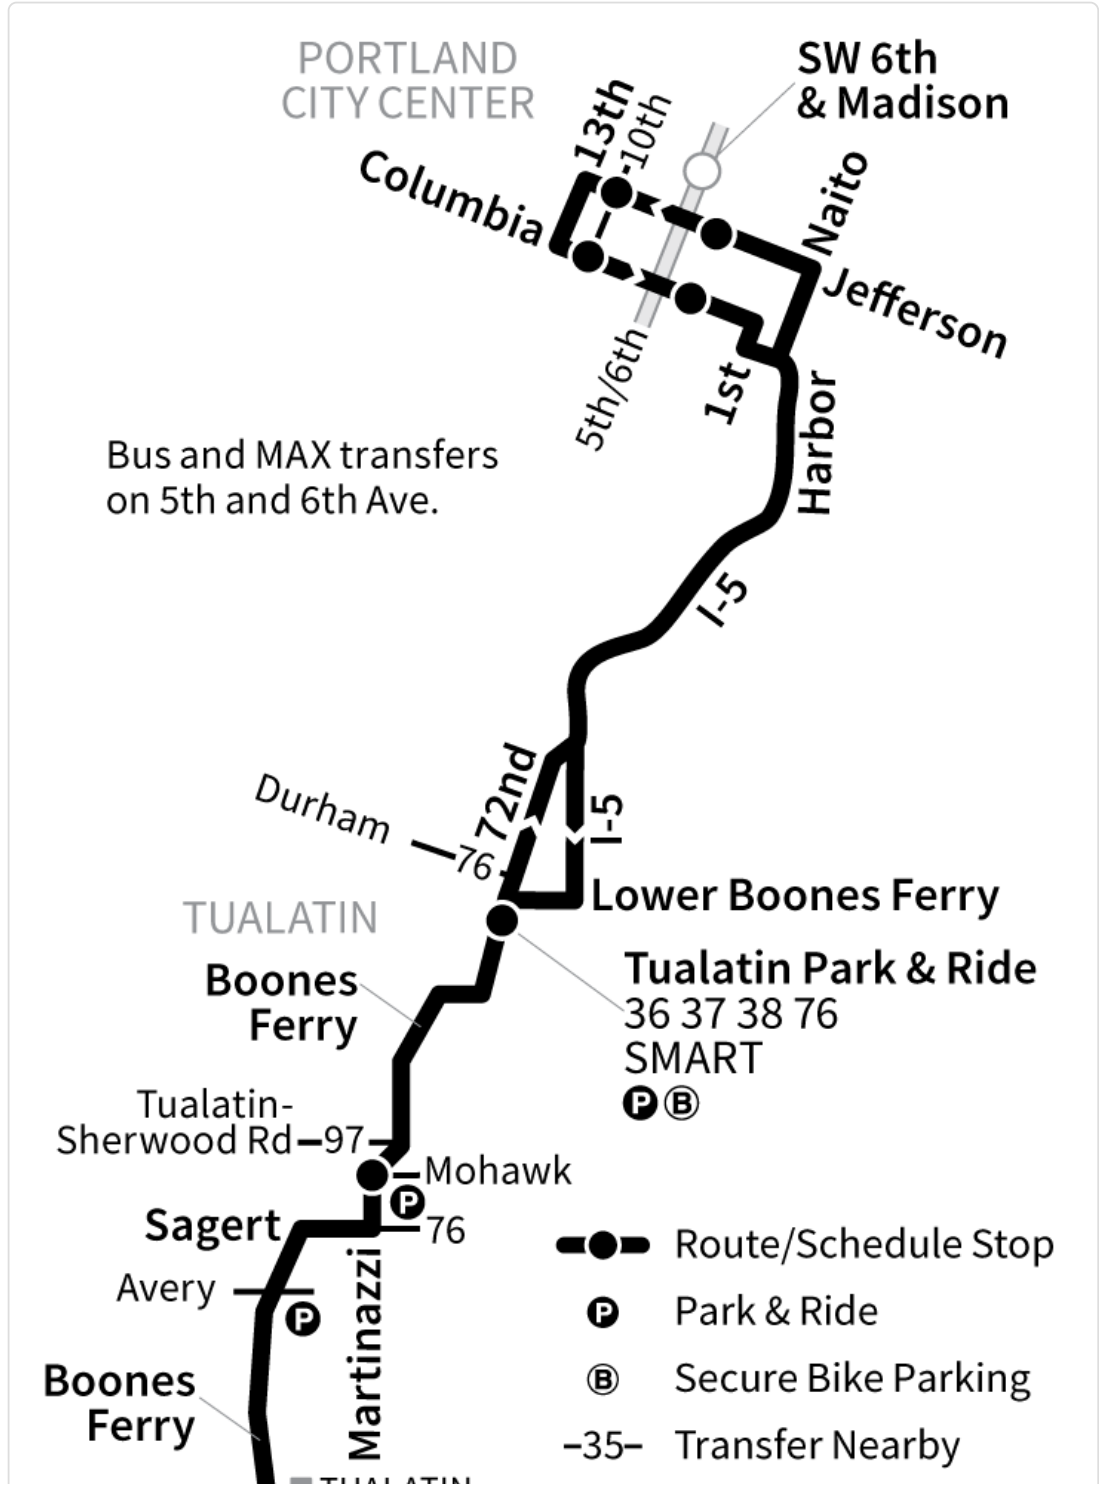

## 96-Tualatin/I-5

96-Tualatin/I-5 provides weekday rush-hour service between Commerce Circle and Mohawk Park & Ride in Tualatin, and regular service between Mohawk Park & Ride and Portland City Center.

### LINE 96 ROUTE MAP

[Route map](#)

[View on Interactive Map](#)

MAX Line and Station

## LINE 96 SCHEDULES

Monday—Friday

[To Commerce Circle](#)

[To Portland City Center](#)

Saturday

No service on Saturday

Sunday

No service on Sunday